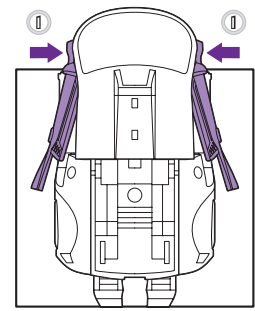

TRANSFORMERS

AGES 5+
83743/15200 Asst.

JOLT
DECEPTICON

NOTE: Some parts are made to detach if excessive force is applied and are designed to be reattached if separation occurs. Adult supervision may be necessary for younger children.

TRANSFORMERS.COM

CHANGING TO ROBOT

TURBO MODE

Reverse order of instructions to convert back into vehicle.